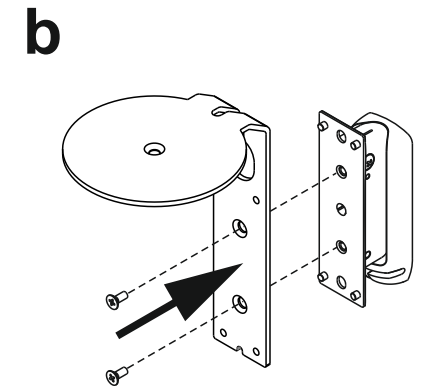

Mountson

ACCESSORIES FOR SONOS

Premium Wall Mount for Sonos Era100 (MSE11-V2)

INVERTED MOUNTING

NRG

NRG Brands Ltd
12b Sun Street, Waltham Abbey,
Essex EN9 1EE, United Kingdom

Included
Inclus
Inbegriën
Incluido