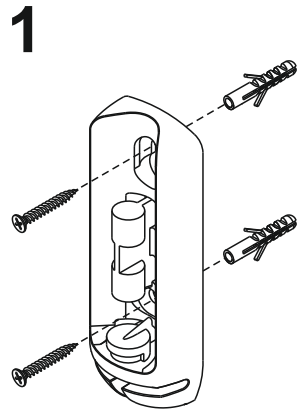

Mountson

ACCESSORIES FOR SONOS

Premium Wall Mount for Sonos Era100 (MSE11-V2)

INVERTED MOUNTING

NRG

NRG Brands Ltd
12b Sun Street, Waltham Abbey,
Essex EN9 1EE, United Kingdom

Included
Inclus
Inbegriën
Incluido