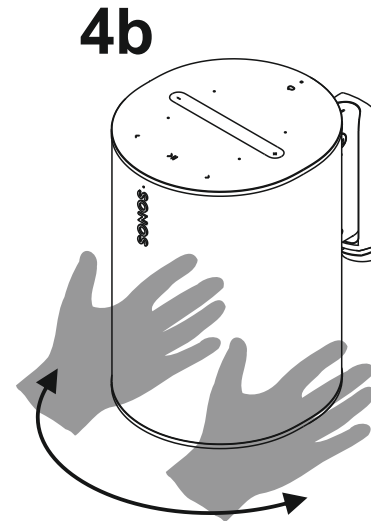

Mountson

ACCESSORIES FOR SONOS

Premium Wall Mount for Sonos Era100 (MSE11-V2)

INVERTED MOUNTING

NRG

NRG Brands Ltd
12b Sun Street, Waltham Abbey,
Essex EN9 1EE, United Kingdom

Included
Inclus
Inbegriën
Incluido