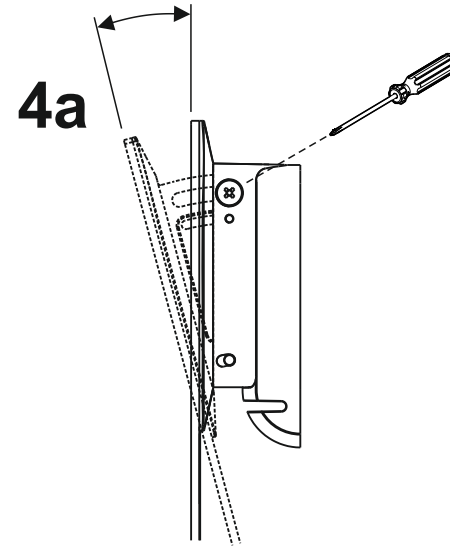

Mountson

ACCESSORIES FOR SONOS

Premium Wall Mount for Sonos Era100 (MSE11-V2)

INVERTED MOUNTING

NRG

NRG Brands Ltd
12b Sun Street, Waltham Abbey,
Essex EN9 1EE, United Kingdom

Included
Inclus
Inbegriën
Incluido