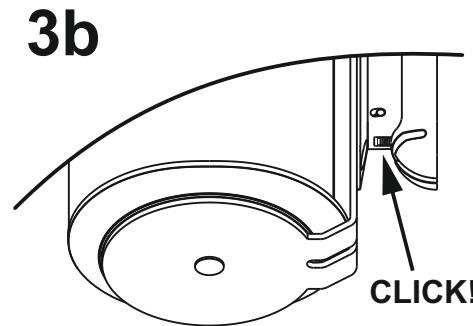

Mountson

ACCESSORIES FOR SONOS

Premium Wall Mount for Sonos Era100 (MSE11-V2)

INVERTED MOUNTING

NRG

NRG Brands Ltd
12b Sun Street, Waltham Abbey,
Essex EN9 1EE, United Kingdom

Included
Inclus
Inbegriën
Incluido