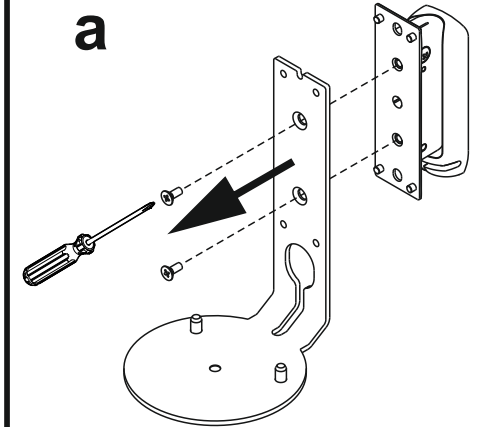

Mountson

ACCESSORIES FOR SONOS

Premium Wall Mount for Sonos Era100 (MSE11-V2)

INVERTED MOUNTING

NRG

NRG Brands Ltd
12b Sun Street, Waltham Abbey,
Essex EN9 1EE, United Kingdom

Included
Inclus
Inbegriën
Incluido