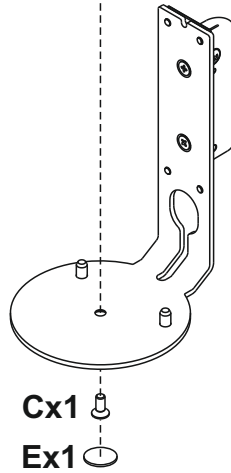

Mountson

ACCESSORIES FOR SONOS

Premium Wall Mount for Sonos Era100 (MSE11-V2)

INVERTED MOUNTING

NRG

NRG Brands Ltd
12b Sun Street, Waltham Abbey,
Essex EN9 1EE, United Kingdom

Included
Inclus
Inbegriën
Incluido

Ax2

Bx2

Cx1

Dx1

Ex1

Also required

Également requis
Ebenfalls benötigt
También se requiere