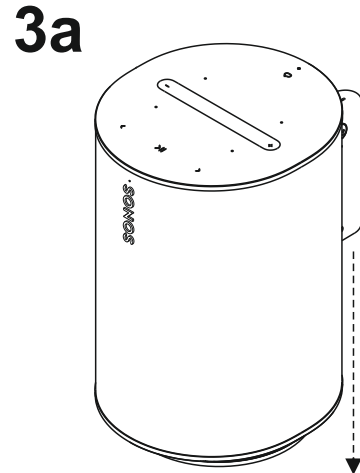

Mountson

ACCESSORIES FOR SONOS

Premium Wall Mount for Sonos Era100 (MSE11-V2)

INVERTED MOUNTING

NRG

NRG Brands Ltd
12b Sun Street, Waltham Abbey,
Essex EN9 1EE, United Kingdom

Included
Inclus
Inbegriën
Incluido