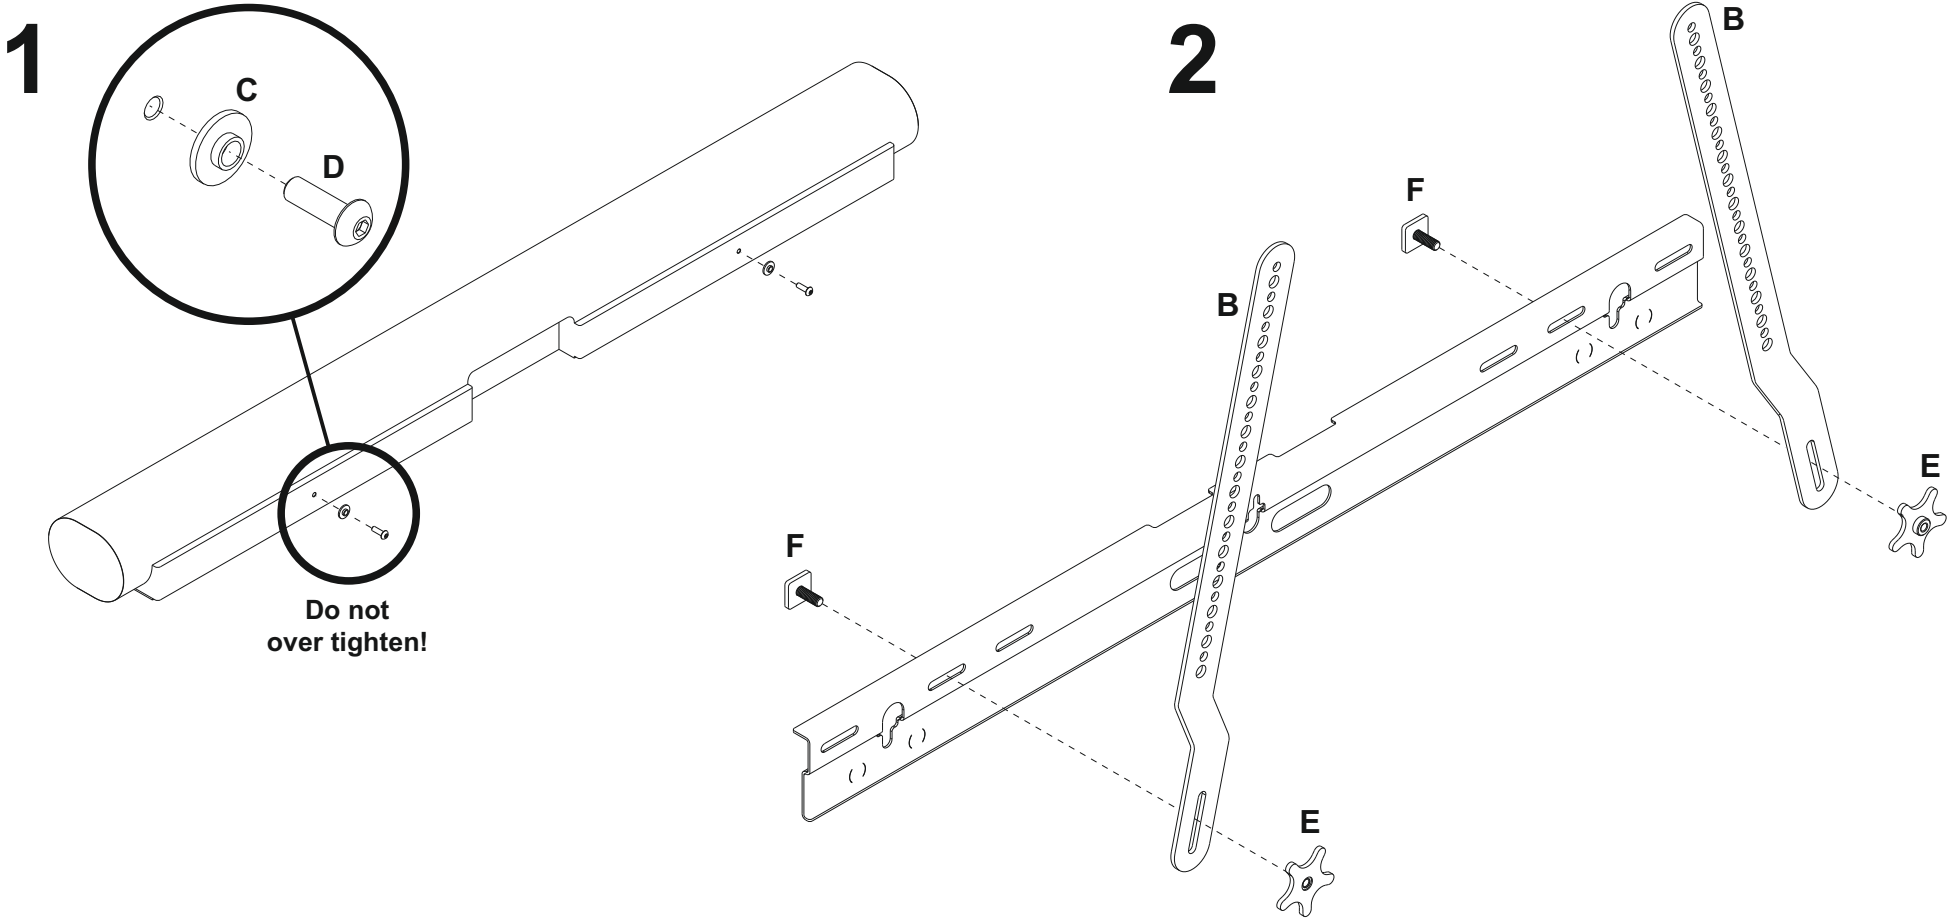

**TV Mount for Sonos Arc
(MS28)**

NRG

NRG Brands Ltd
12b Sun Street, Waltham Abbey,
Essex EN9 1EE, United Kingdom

Included (per wall mount)
Inclus (Par support mural)
Inbegrien (Pro Wandhalterung)
Incluido (Por montaje en pared)