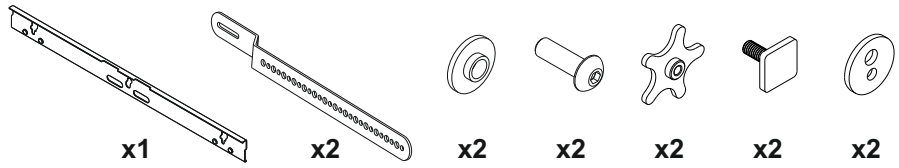

**TV Mount for Sonos Arc
(MS28)**

NRG

NRG Brands Ltd
12b Sun Street, Waltham Abbey,
Essex EN9 1EE, United Kingdom

Included (per wall mount)
Inclus (Par support mural)
Inbegrien (Pro Wandhalterung)
Incluido (Por montaje en pared)