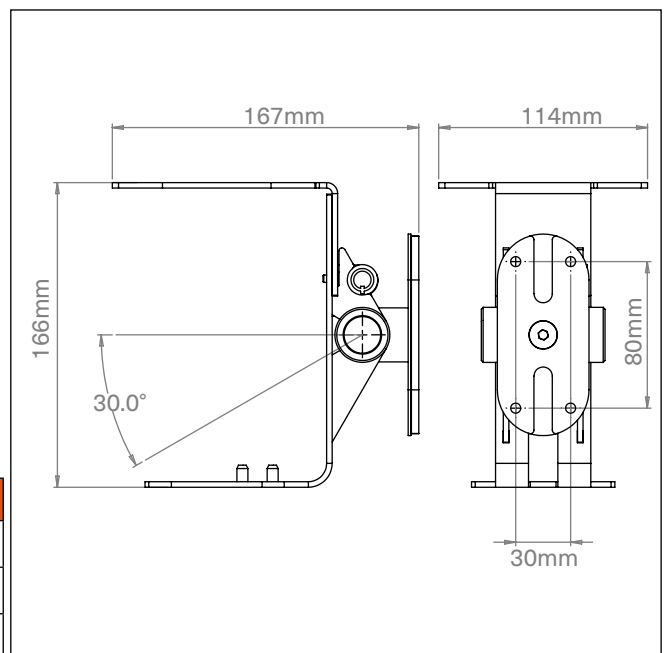

Security Wall Mount for Sonos One, One SL and Play:1

- Precision engineered in high grade steel.
- Fixing hardware included for brick/masonry and wood/studwork.
- Secure tight fit holds the speaker perfectly.
- Tilt and swivel to set Sonos speaker at the perfect listening angle for any room.
- High grade security keyed lock prevents theft and business disruption.
- Perfect for residential and commercial locations such as bars and gyms.
- Quick, easy installation and adjustment.
- Available in black and white matching colour of Sonos speakers.

MILLIMETRES/KILOGRAMS	HEIGHT	WIDTH	DEPTH	WEIGHT	
Product Size	166	114	167	0.860	
MILLIMETRES/KILOGRAMS	QTY	LENGTH	WIDTH	HEIGHT	WEIGHT
Carton	1	184	180	128	0.960
Country of Origin	UK				
Carton Contents:	Wall Mount, Instructions				

CODE	NAME	EAN CODE
MS111B	Security Wall Mount for Sonos One, One SL and Play:1 Black	5060888130607
MS111W	Security Wall Mount for Sonos One, One SL and Play:1 White	5060888130614